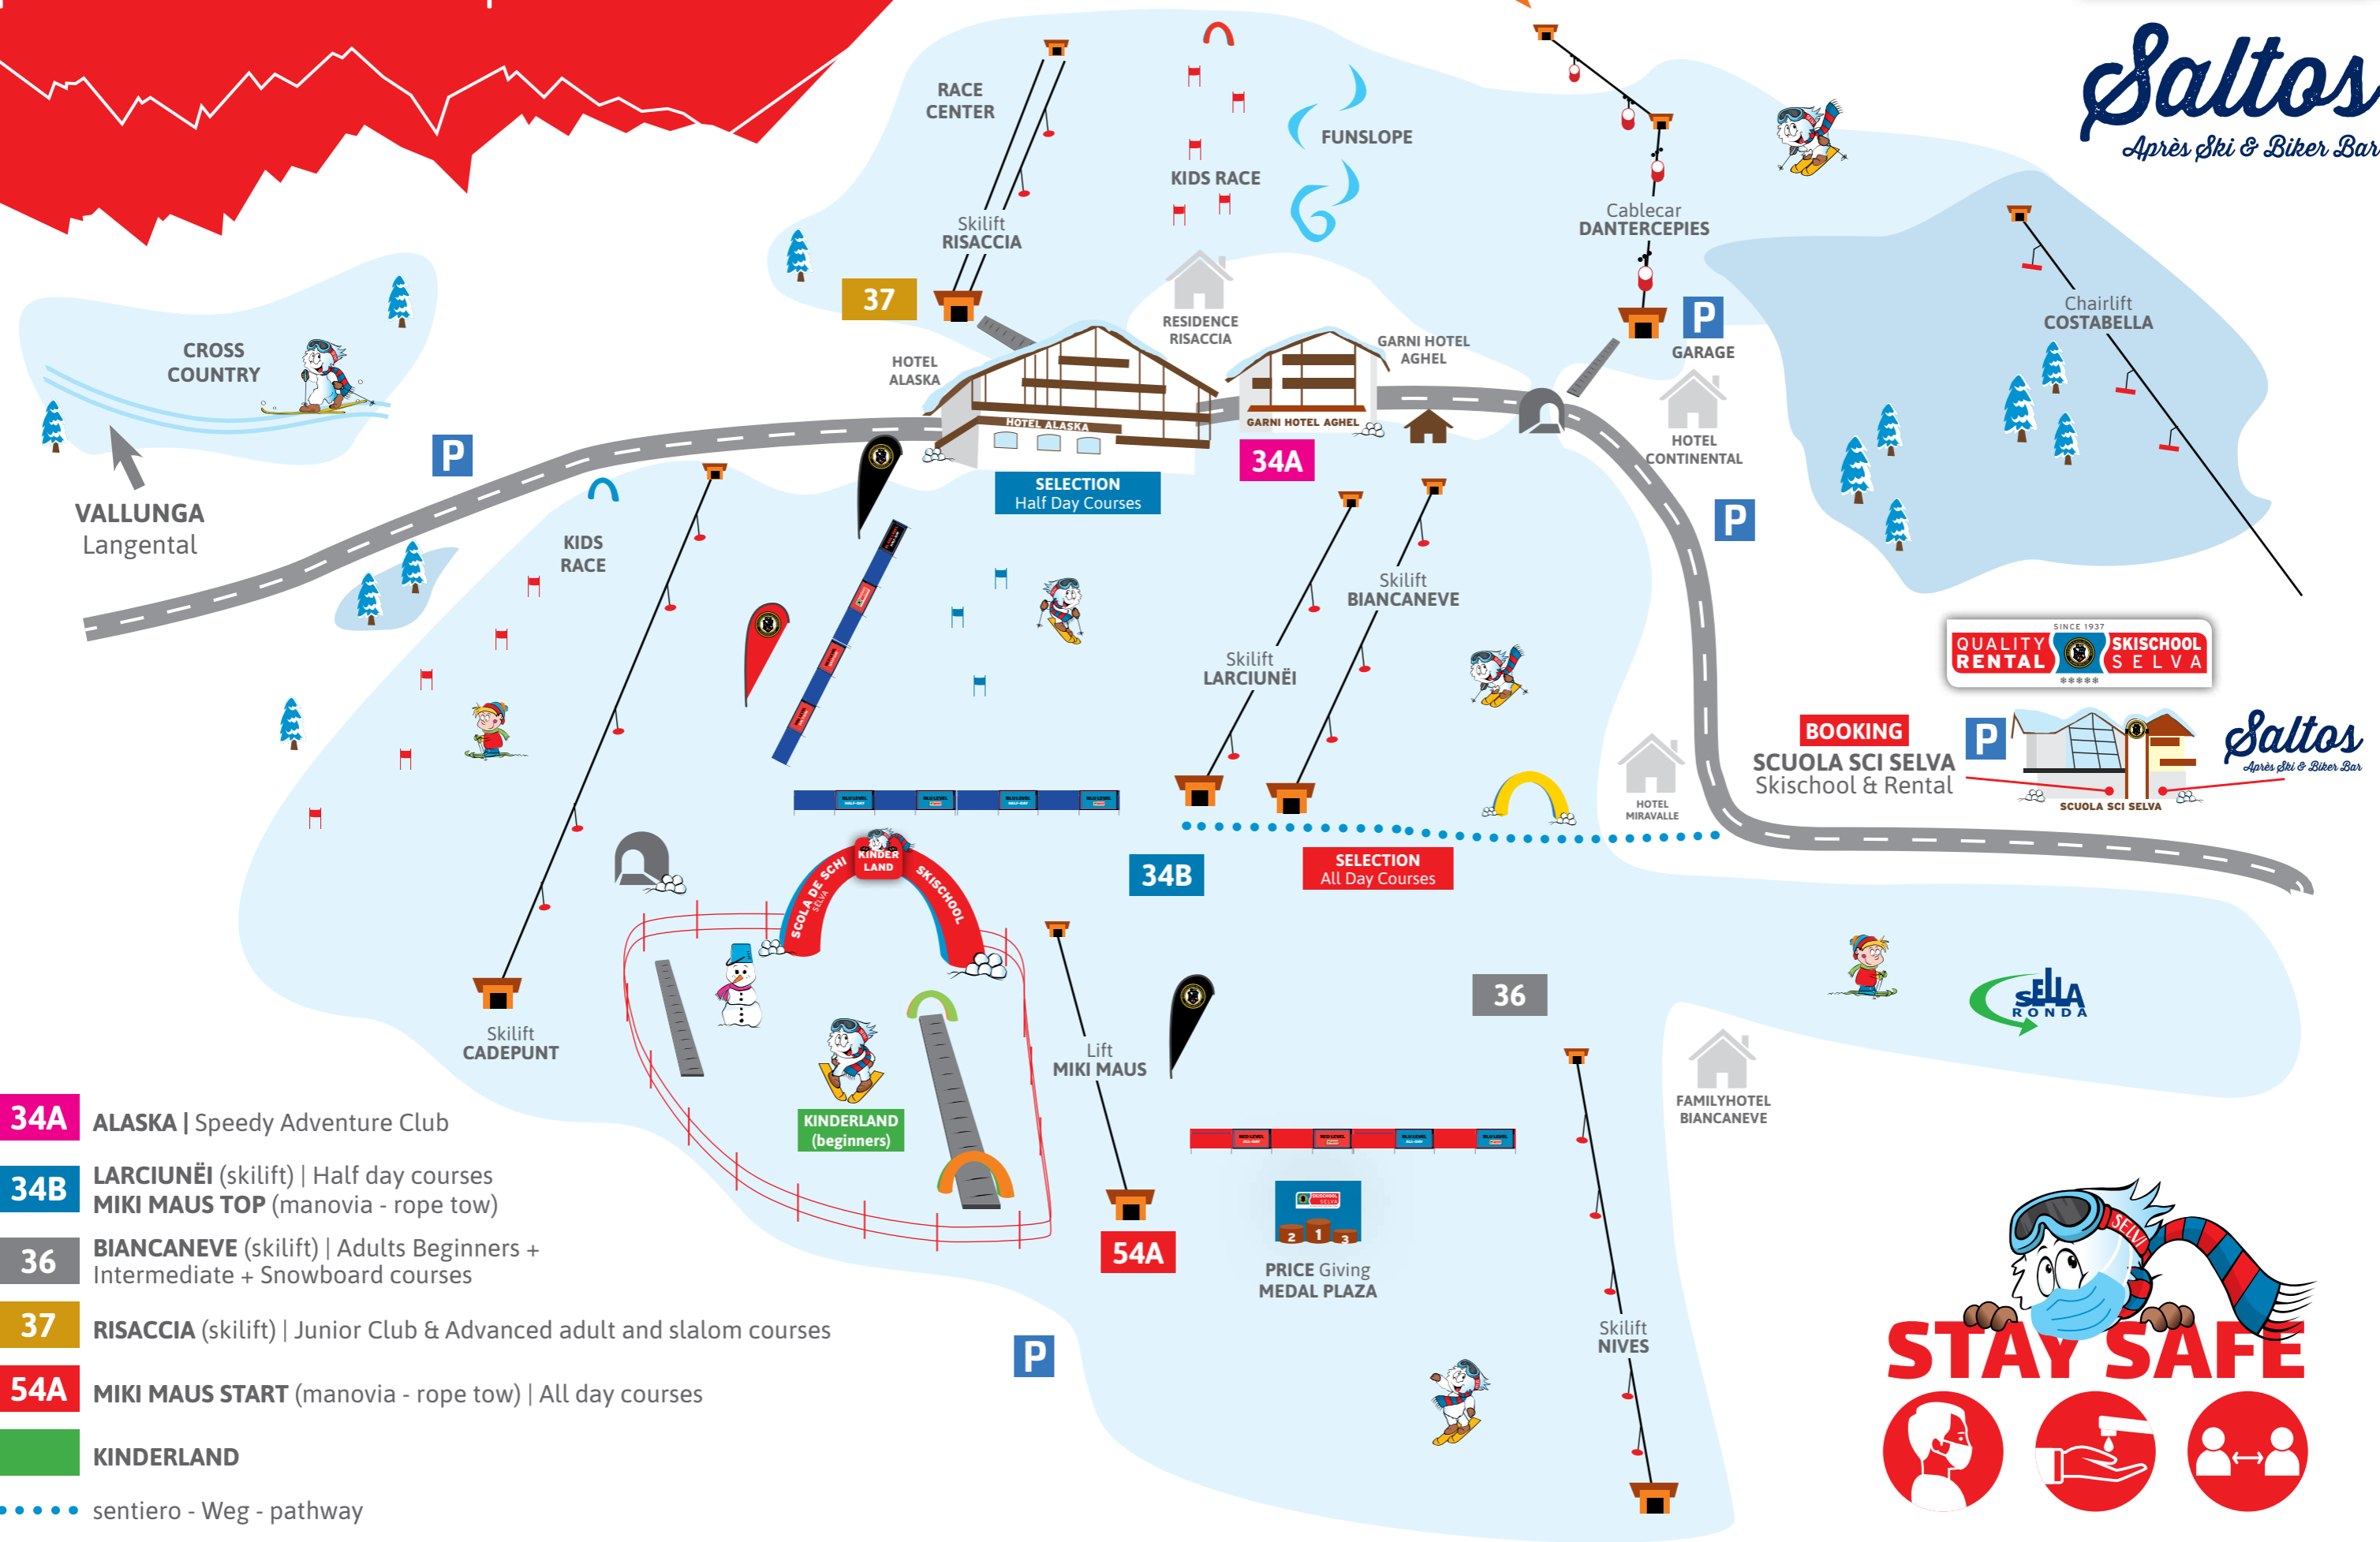

MEETING POINTS

punti di ritrovo . Treffpunkte

T +39 0471 795156
info@scuolasciselva.com

Saltos
Après Ski & Biker Bar

- 34A** ALASKA | Speedy Adventure Club
- 34B** LARCIUNĒI (skilift) | Half day courses
MIKI MAUS TOP (manovia - rope tow)
- 36** BIANCANEVE (skilift) | Adults Beginners + Intermediate + Snowboard courses
- 37** RISACCIA (skilift) | Junior Club & Advanced adult and slalom courses
- 54A** MIKI MAUS START (manovia - rope tow) | All day courses
- KINDERLAND**

..... sentiero - Weg - pathway

STAY SAFE

Concept & design: karl.studiographic