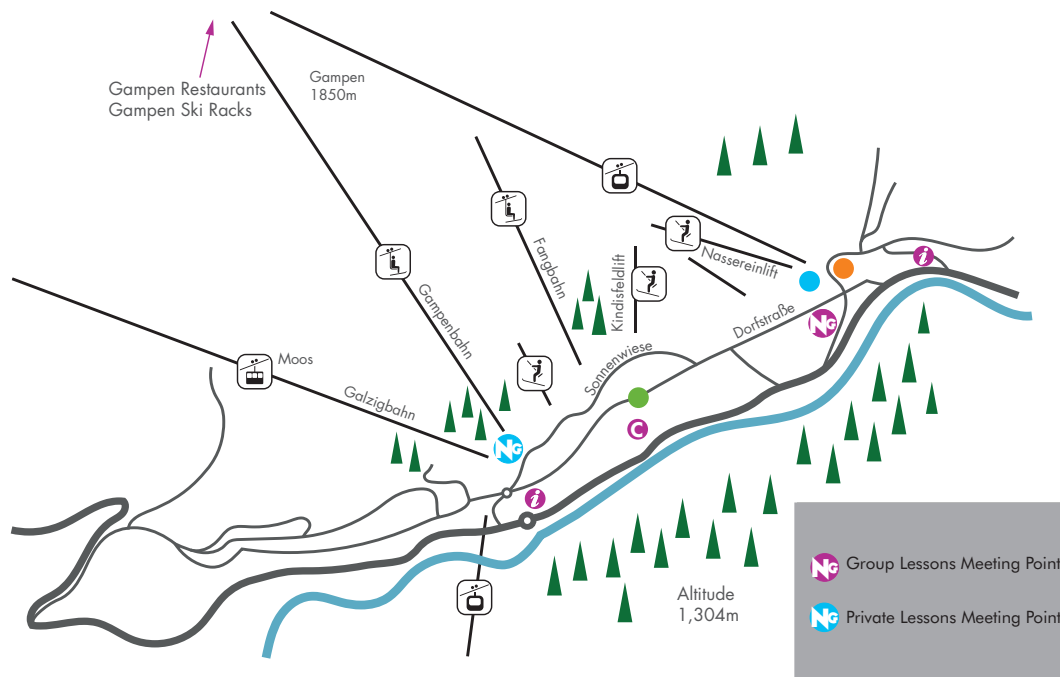

ST ANTON MEETING POINTS

We have 2 meeting points in St Anton, one for group lessons and one for private lessons.

Group Lesson Meeting Point – Located on the main Dorfstraße road, directly opposite the car park for the Hotel Garni Goldenes Kreuz by the zebra crossing. We meet by the white chalet with the dark brown balcony, Chalet Murr, to the right of Haus Monika Apartments. It is a short 5-minute walk from our meeting point to the Nasserein ski lift area.

Private Lesson Meeting Point – Located at the bottom of the Galzigbahn lift. We're situated just outside from the Hex Bar.

Our instructors are easily identifiable in their bright orange uniforms.

DON'T FORGET