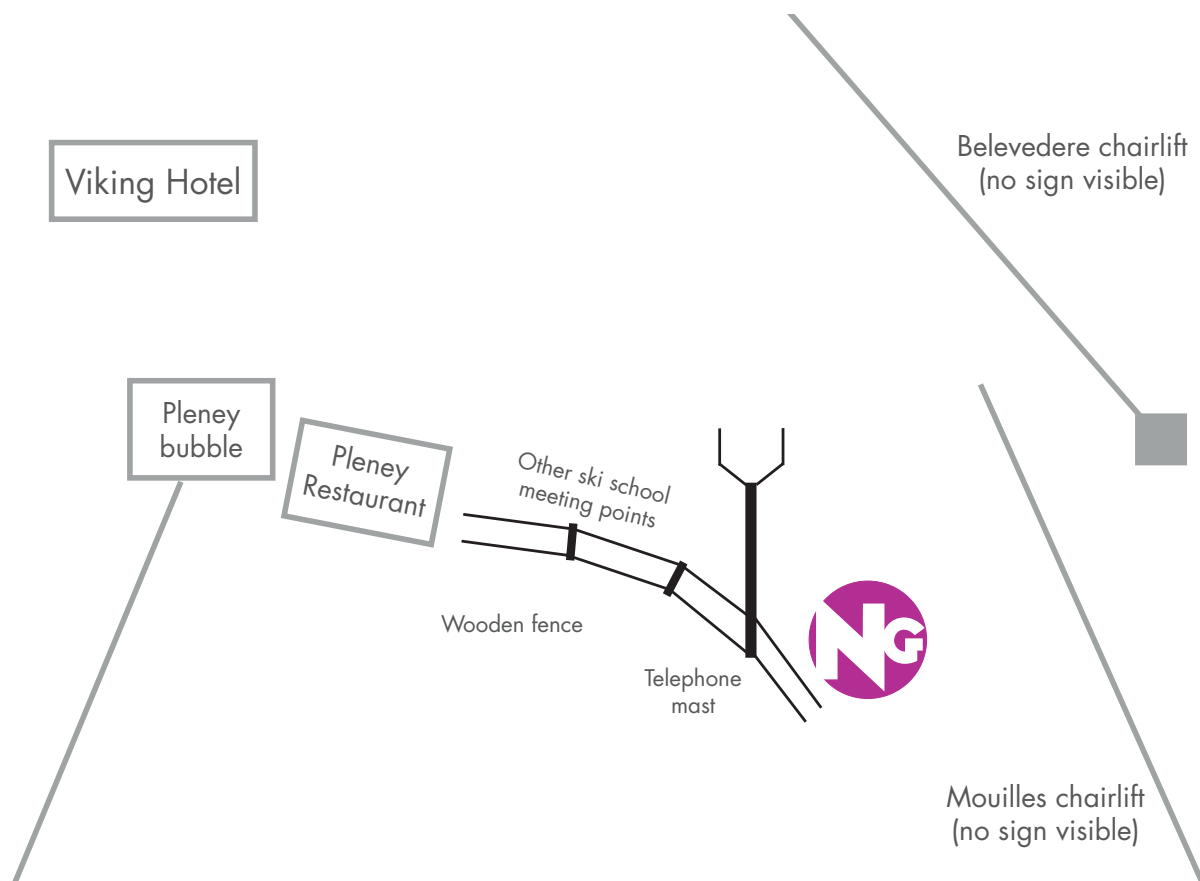

MORZINE MEETING POINT

Our meeting point is situated near the top of the Pleney Bubble, beside the telephone mast. When you come out of the Pleney Bubble turn right, pass the restaurant and the other ski school meeting points. Ours is along the fence just around the corner slightly. Look out for our team in bright orange uniforms!